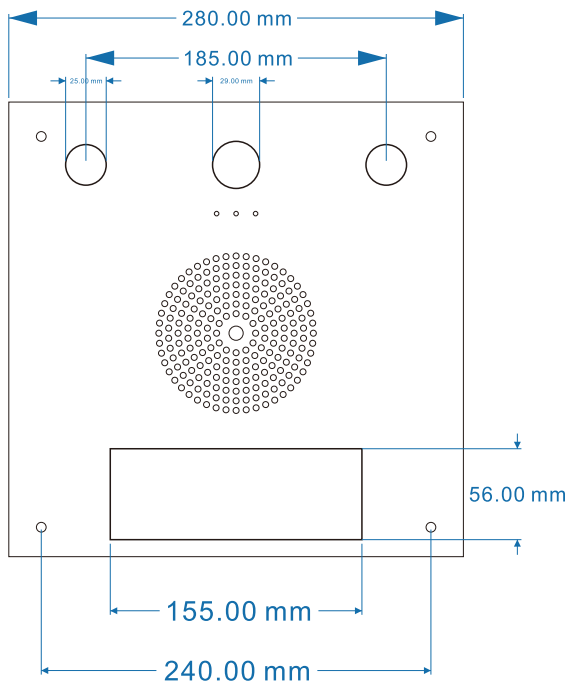

Four additional knockout holes are implemented along each side of the enclosure, allow cables to plug into the speaker in any direction.

Specifications

Speaker	
Speaker Size	4.5 inch
Average Sensitivity	91dB/1m/1W
Frequency Response	70Hz~20KHz
THD	<0.1%
Max SPL at 1m (Passive)	101dB
Amplifier	Single Channel Class-D Topology
Rated Power	8Ω 10W
Coverage Pattern	90°H 50°V 30m ²
Audio	
Network Audio Types	G.722, G.711 A-law, G.711 U-law, Opus
Network	
Ethernet	IEEE 802.3 10/100Base-T
PoE	IEEE 802.3 AT Compliant
Supported Protocols	SIP(RFC3261), HTTP, TCP/IP, SSL, DNS, SNTP, NTP, RTSP, RTP, RTCP, TCP, UDP, MQTT, ICMP, DHCP,
IP Addressing	DHCP / Static
Mechanical Properties	
Memory	128MB RAM, 256MB Flash
AC Power Input	PoE+ and External 24VDC
Casing Material	Cold rolled steel finished in textured white epoxy
Mounting Method	Wall mounted
Color	White
Weight	3.15kg(6.95lb)
Dimensions – Surface-mounted	280*280*65mm
Dimensions – Flush-mounted	300*300*65mm
SYS Light Status	On/Off/Flash
PWR Light Status	On/Off/Flash
RST Key	Press and hold for 3 seconds to announce IP address; Press and hold for 10 seconds to reset device to factory defaults.
Environmental	
Installation Environment	Indoor
Operating Temperature	-20°C - 50°C (-4°F - 122°F)
Storage Temperature	-40°C - 70°C (-40°F - 158°F)
Humidity	10% - 95% RH Non-condensing
Approvals	
Approvals	EN 55032:2015, EN 55035:2017, EN 61000-3-2:2014, EN 61000-3-3:2013, EN 62368-1:2014+A11:2017, FCC Part 15B Class A
Warranty Coverage	
Warranty Period	2 Year Limited

Dimensioning

Side

Top

Rear-back

Rear-front

(Perspective)

(SQ10-C)

(SQ10-CF)