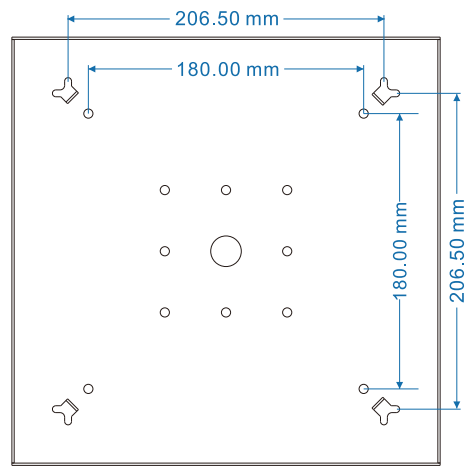

Four additional knockout holes are implemented along each side of the enclosure, allow cables to plug into the speaker in any direction.

Specifications

Speaker	
Speaker Size	4.5 inch
Average Sensitivity	91dB/1m/1W
Frequency Response	70Hz~20KHz
THD	<0.1%
Max SPL at 1m (Passive)	101dB
Amplifier	Single Channel Class-D Topology
Rated Power	8Ω 10W
Coverage Pattern	90°H 50°V 30m ²
Audio	
Network Audio Types	G.722, G.711 A-law, G.711 U-law, Opus
Network	
Ethernet	IEEE 802.3 10/100Base-T
PoE	IEEE 802.3 AT Compliant
Supported Protocols	SIP(RFC3261), HTTP, TCP/IP, SSL, DNS, SNTP, NTP, RTSP, RTP, RTCP, TCP, UDP, MQTT, ICMP, DHCP,
IP Addressing	DHCP / Static
Mechanical Properties	
Memory	128MB RAM, 256MB Flash
AC Power Input	PoE+ and External 24VDC
Casing Material	Cold rolled steel finished in textured white epoxy
Mounting Method	Wall mounted
Color	White
Weight	3.15kg(6.95lb)
Dimensions – Surface-mounted	280*280*65mm
Dimensions – Flush-mounted	300*300*65mm
SYS Light Status	On/Off/Flash
PWR Light Status	On/Off/Flash
RST Key	Press and hold for 3 seconds to announce IP address; Press and hold for 10 seconds to reset device to factory defaults.
Environmental	
Installation Environment	Indoor
Operating Temperature	-20°C - 50°C (-4°F - 122°F)
Storage Temperature	-40°C - 70°C (-40°F - 158°F)
Humidity	10% - 95% RH Non-condensing
Approvals	
Approvals	EN 55032:2015, EN 55035:2017, EN 61000-3-2:2014, EN 61000-3-3:2013, EN 62368-1:2014+A11:2017, FCC Part 15B Class A
Warranty Coverage	
Warranty Period	2 Year Limited

Dimensioning

Side

Top

Rear-back

Rear-front

(Perspective)

(SQ10-C)

(SQ10-CF)