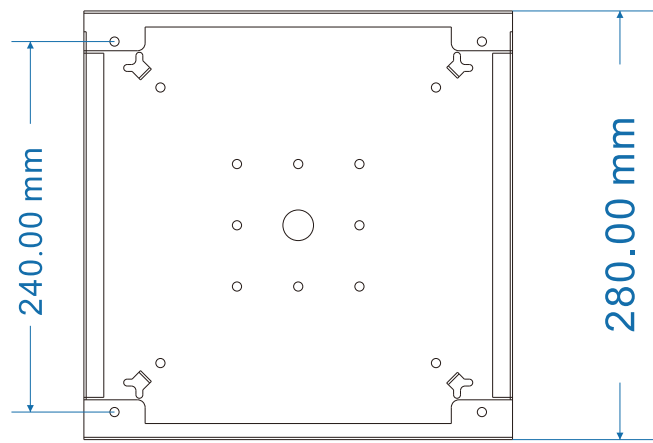

Four additional knockout holes are implemented along each side of the enclosure, allow cables to plug into the speaker in any direction.

Specifications

Speaker	
Speaker Size	4.5 inch
Average Sensitivity	91dB/1m/1W
Frequency Response	70Hz~20KHz
THD	<0.1%
Max SPL at 1m (Passive)	101dB
Amplifier	Single Channel Class-D Topology
Rated Power	8Ω 10W
Coverage Pattern	90°H 50°V 30m ²
Audio	
Network Audio Types	G.722, G.711 A-law, G.711 U-law, Opus
Network	
Ethernet	IEEE 802.3 10/100Base-T
PoE	IEEE 802.3 AT Compliant
Supported Protocols	SIP(RFC3261), HTTP, TCP/IP, SSL, DNS, SNTP, NTP, RTSP, RTP, RTCP, TCP, UDP, MQTT, ICMP, DHCP,
IP Addressing	DHCP / Static
Mechanical Properties	
Memory	128MB RAM, 256MB Flash
AC Power Input	PoE+ and External 24VDC
Casing Material	Cold rolled steel finished in textured white epoxy
Mounting Method	Wall mounted
Color	White
Weight	3.15kg(6.95lb)
Dimensions – Surface-mounted	280*280*65mm
Dimensions – Flush-mounted	300*300*65mm
SYS Light Status	On/Off/Flash
PWR Light Status	On/Off/Flash
RST Key	Press and hold for 3 seconds to announce IP address; Press and hold for 10 seconds to reset device to factory defaults.
Environmental	
Installation Environment	Indoor
Operating Temperature	-20°C - 50°C (-4°F - 122°F)
Storage Temperature	-40°C - 70°C (-40°F - 158°F)
Humidity	10% - 95% RH Non-condensing
Approvals	
Approvals	EN 55032:2015, EN 55035:2017, EN 61000-3-2:2014, EN 61000-3-3:2013, EN 62368-1:2014+A11:2017, FCC Part 15B Class A
Warranty Coverage	
Warranty Period	2 Year Limited

Dimensioning

Side

Top

Rear-back

Rear-front

(Perspective)

(SQ10-C)

(SQ10-CF)