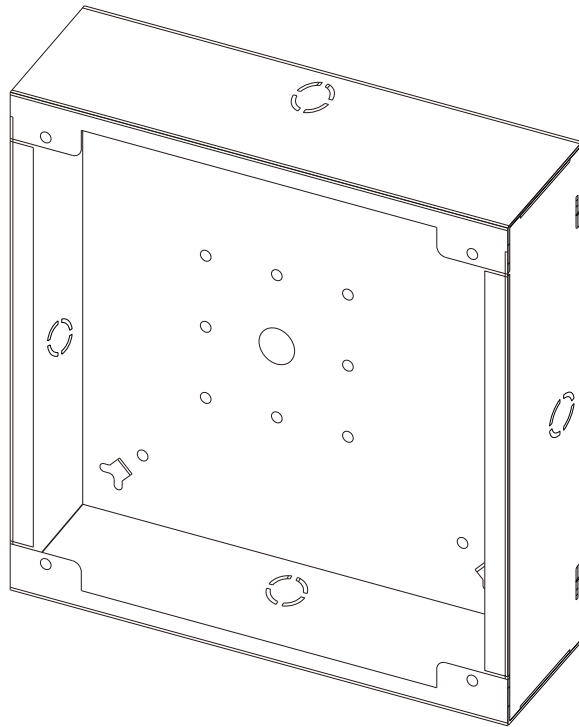

Four additional knockout holes are implemented along each side of the enclosure, allow cables to plug into the speaker in any direction.

Specifications

Speaker	
Speaker Size	4.5 inch
Average Sensitivity	91dB/1m/1W
Frequency Response	70Hz~20KHz
THD	<0.1%
Max SPL at 1m (Passive)	101dB
Amplifier	Single Channel Class-D Topology
Rated Power	8Ω 10W
Coverage Pattern	90°H 50°V 30m ²
Audio	
Network Audio Types	G.722, G.711 A-law, G.711 U-law, Opus
Network	
Ethernet	IEEE 802.3 10/100Base-T
PoE	IEEE 802.3 AT Compliant
Supported Protocols	SIP(RFC3261), HTTP, TCP/IP, SSL, DNS, SNTP, NTP, RTSP, RTP, RTCP, TCP, UDP, MQTT, ICMP, DHCP,
IP Addressing	DHCP / Static
Mechanical Properties	
Memory	128MB RAM, 256MB Flash
AC Power Input	PoE+ and External 24VDC
Casing Material	Cold rolled steel finished in textured white epoxy
Mounting Method	Wall mounted
Color	White
Weight	3.15kg(6.95lb)
Dimensions – Surface-mounted	280*280*65mm
Dimensions – Flush-mounted	300*300*65mm
SYS Light Status	On/Off/Flash
PWR Light Status	On/Off/Flash
RST Key	Press and hold for 3 seconds to announce IP address; Press and hold for 10 seconds to reset device to factory defaults.
Environmental	
Installation Environment	Indoor
Operating Temperature	-20°C - 50°C (-4°F - 122°F)
Storage Temperature	-40°C - 70°C (-40°F - 158°F)
Humidity	10% - 95% RH Non-condensing
Approvals	
Approvals	EN 55032:2015, EN 55035:2017, EN 61000-3-2:2014, EN 61000-3-3:2013, EN 62368-1:2014+A11:2017, FCC Part 15B Class A
Warranty Coverage	
Warranty Period	2 Year Limited

Dimensioning

Side

Top

Rear-back

Rear-front

(Perspective)

(SQ10-C)

(SQ10-CF)