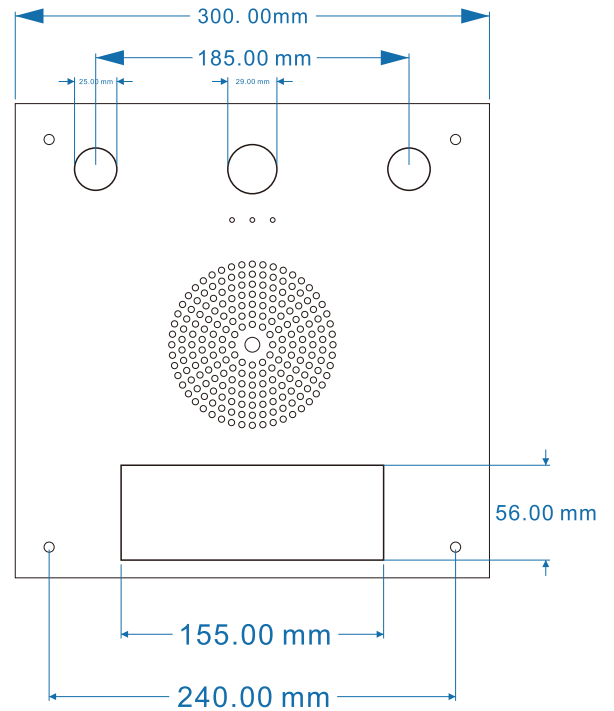

Four additional knockout holes are implemented along each side of the enclosure, allow cables to plug into the speaker in any direction.

Specifications

Speaker	
Speaker Size	4.5 inch
Average Sensitivity	91dB/1m/1W
Frequency Response	70Hz~20KHz
THD	<0.1%
Max SPL at 1m (Passive)	101dB
Amplifier	Single Channel Class-D Topology
Rated Power	8Ω 10W
Coverage Pattern	90°H 50°V 30m ²
Audio	
Network Audio Types	G.722, G.711 A-law, G.711 U-law, Opus
Network	
Ethernet	IEEE 802.3 10/100Base-T
PoE	IEEE 802.3 AT Compliant
Supported Protocols	SIP(RFC3261), HTTP, TCP/IP, SSL, DNS, SNTP, NTP, RTSP, RTP, RTCP, TCP, UDP, MQTT, ICMP, DHCP,
IP Addressing	DHCP / Static
Mechanical Properties	
Memory	128MB RAM, 256MB Flash
AC Power Input	PoE+ and External 24VDC
Casing Material	Cold rolled steel finished in textured white epoxy
Mounting Method	Wall mounted
Color	White
Weight	3.15kg(6.95lb)
Dimensions – Surface-mounted	280*280*65mm
Dimensions – Flush-mounted	300*300*65mm
SYS Light Status	On/Off/Flash
PWR Light Status	On/Off/Flash
RST Key	Press and hold for 3 seconds to announce IP address; Press and hold for 10 seconds to reset device to factory defaults.
Environmental	
Installation Environment	Indoor
Operating Temperature	-20°C - 50°C (-4°F - 122°F)
Storage Temperature	-40°C - 70°C (-40°F - 158°F)
Humidity	10% - 95% RH Non-condensing
Approvals	
Approvals	EN 55032:2015, EN 55035:2017, EN 61000-3-2:2014, EN 61000-3-3:2013, EN 62368-1:2014+A11:2017, FCC Part 15B Class A
Warranty Coverage	
Warranty Period	2 Year Limited

Dimensioning

Side

Top

Rear-back

Rear-front

(Perspective)

(SQ10-C)

(SQ10-CF)