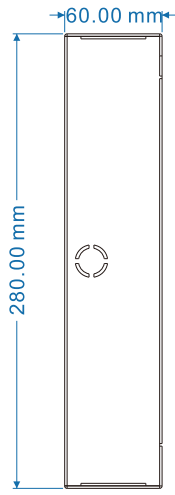

Four additional knockout holes are implemented along each side of the enclosure, allow cables to plug into the speaker in any direction.

Specifications

Speaker	
Speaker Size	4.5 inch
Average Sensitivity	91dB/1m/1W
Frequency Response	70Hz~20KHz
THD	<0.1%
Max SPL at 1m (Passive)	101dB
Amplifier	Single Channel Class-D Topology
Rated Power	8Ω 10W
Coverage Pattern	90°H 50°V 30m ²
Audio	
Network Audio Types	G.722, G.711 A-law, G.711 U-law, Opus
Network	
Ethernet	IEEE 802.3 10/100Base-T
PoE	IEEE 802.3 AT Compliant
Supported Protocols	SIP(RFC3261), HTTP, TCP/IP, SSL, DNS, SNTP, NTP, RTSP, RTP, RTCP, TCP, UDP, MQTT, ICMP, DHCP,
IP Addressing	DHCP / Static
Mechanical Properties	
Memory	128MB RAM, 256MB Flash
AC Power Input	PoE+ and External 24VDC
Casing Material	Cold rolled steel finished in textured white epoxy
Mounting Method	Wall mounted
Color	White
Weight	3.15kg(6.95lb)
Dimensions – Surface-mounted	280*280*65mm
Dimensions – Flush-mounted	300*300*65mm
SYS Light Status	On/Off/Flash
PWR Light Status	On/Off/Flash
RST Key	Press and hold for 3 seconds to announce IP address; Press and hold for 10 seconds to reset device to factory defaults.
Environmental	
Installation Environment	Indoor
Operating Temperature	-20°C - 50°C (-4°F - 122°F)
Storage Temperature	-40°C - 70°C (-40°F - 158°F)
Humidity	10% - 95% RH Non-condensing
Approvals	
Approvals	EN 55032:2015, EN 55035:2017, EN 61000-3-2:2014, EN 61000-3-3:2013, EN 62368-1:2014+A11:2017, FCC Part 15B Class A
Warranty Coverage	
Warranty Period	2 Year Limited

Dimensioning

Side

Top

Rear-back

Rear-front

(Perspective)

(SQ10-C)

(SQ10-CF)