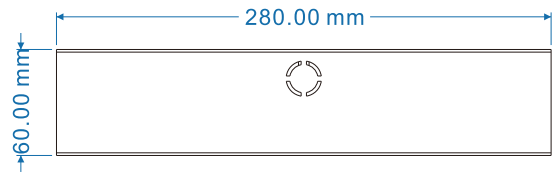

Four additional knockout holes are implemented along each side of the enclosure, allow cables to plug into the speaker in any direction.

Specifications

Speaker	
Speaker Size	4.5 inch
Average Sensitivity	91dB/1m/1W
Frequency Response	70Hz~20KHz
THD	<0.1%
Max SPL at 1m (Passive)	101dB
Amplifier	Single Channel Class-D Topology
Rated Power	8Ω 10W
Coverage Pattern	90°H 50°V 30m ²
Audio	
Network Audio Types	G.722, G.711 A-law, G.711 U-law, Opus
Network	
Ethernet	IEEE 802.3 10/100Base-T
PoE	IEEE 802.3 AT Compliant
Supported Protocols	SIP(RFC3261), HTTP, TCP/IP, SSL, DNS, SNTP, NTP, RTSP, RTP, RTCP, TCP, UDP, MQTT, ICMP, DHCP,
IP Addressing	DHCP / Static
Mechanical Properties	
Memory	128MB RAM, 256MB Flash
AC Power Input	PoE+ and External 24VDC
Casing Material	Cold rolled steel finished in textured white epoxy
Mounting Method	Wall mounted
Color	White
Weight	3.15kg(6.95lb)
Dimensions – Surface-mounted	280*280*65mm
Dimensions – Flush-mounted	300*300*65mm
SYS Light Status	On/Off/Flash
PWR Light Status	On/Off/Flash
RST Key	Press and hold for 3 seconds to announce IP address; Press and hold for 10 seconds to reset device to factory defaults.
Environmental	
Installation Environment	Indoor
Operating Temperature	-20°C - 50°C (-4°F - 122°F)
Storage Temperature	-40°C - 70°C (-40°F - 158°F)
Humidity	10% - 95% RH Non-condensing
Approvals	
Approvals	EN 55032:2015, EN 55035:2017, EN 61000-3-2:2014, EN 61000-3-3:2013, EN 62368-1:2014+A11:2017, FCC Part 15B Class A
Warranty Coverage	
Warranty Period	2 Year Limited

Dimensioning

Side

Top

Rear-back

Rear-front

(Perspective)

(SQ10-C)

(SQ10-CF)