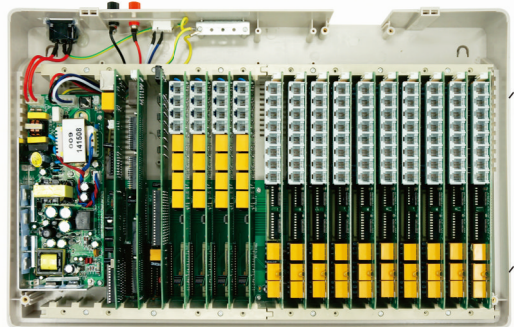

# CP1696 Series (expandable)

Expandable module design - Support four key phones

Support PC software (with simple hotel function)

Basic capacity is 4 CO lines, 40 Extensions

Maximum capacity is 8 CO lines, 96 Extensions or 16 CO,80 Extensions

Ideal Solution for Hotel

Connect PC through serial port or LAN port (RJ45)

Multiple IVR (Optional)

Morning call

DISA:60s in three segment

Paging function (external broadcast interface)

OGM can be recording by telephone, or download from PC

Caller ID (external, intercom, transfer CLI)

Call transfer

Backup battery option